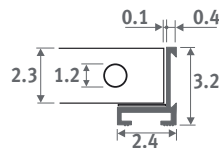

**Free air flow: 70%**

**No correction factor to apply on the output.**

**RSS** stainless steel

Dimensional tolerance  
grille width:  $0/+0.2$  cm