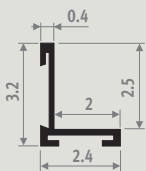

ROLL-UP - OVERVIEW GRILLES

ALUMINIUM GRILLES

Dimensional tolerance
grille width: $0/+0.2$ cm

Roll-up anodized aluminium grille with frame in matching colour.

Free air flow: 70%

No correction factor to apply on the output.

Dimensional tolerance
grille width: $0/+0.2$ cm

STAINLESS STEEL GRILLES

Roll-up grille in high grade stainless steel V2A1.4301. With matching frame in natural anodized aluminium, including mounted black rubber strip to cover the bottom edge of the frame, and to avoid contact noises.

Maximum length: 2 m. Grilles longer than 2 metres will be delivered as 2 grilles of equal lengths.

Free air flow: 60%

Output correction factor: 0.96

Mini Canal and separate frames are available with L-profile or Z-profile frame.

Canal Compact and Canal Plus are only available with L-profile frame.