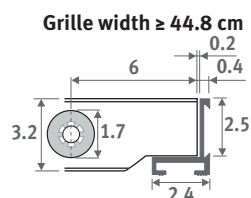

Dimensional tolerance grille width: 0/+0.2 cm

RON Oak natural