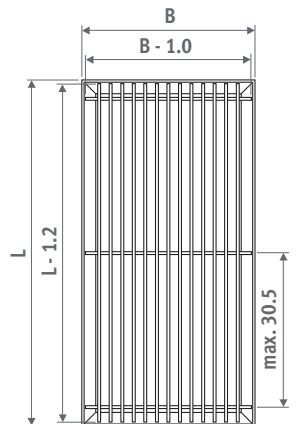

## DESIGNO ALUMINIUM GRILLES

Dimensional tolerance grille width: 0/+0.2 cm

Rigid anodized aluminium grille, Designo model with reduced slat spacing. Matching colour frame.

**free air flow: 62.5%**  
**Output correction factor: 0.97**

## ALUMINIUM GRILLE

Dimensional tolerance grille width: 0/+0.2 cm

Rigid anodized aluminium grille with matching colour frame.

**Free air flow: 75%**  
**No correction factor to apply on the output.**

**SNA** Natural aluminium