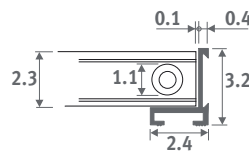

## ALUMINIUM GRILLES

**RNA** Natural aluminium

**RBL** Black

**RDB** Dark brown  
(Only for Mini Canal)

**RBR** Brass coloured  
(Only for Mini Canal)

Dimensional tolerance  
grille width:  $0/+0.2$  cm

Roll-up anodized aluminium grille with frame in matching colour.

**Free air flow: 70%**

**No correction factor to apply on the output.**

**RSS** stainless steel

Dimensional tolerance  
grille width:  $0/+0.2$  cm