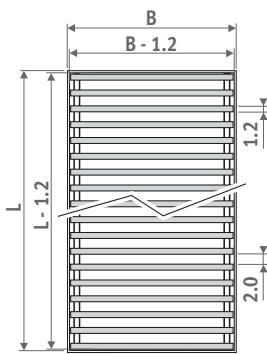

OVERVIEW GRILLES - ROLL-UP

DESIGNO WOODEN GRILLES

Roll-up natural or varnished grille, Designo model with reduced slat spacing and natural colour anodized aluminium spacers. Frame in natural coloured anodized aluminium.

Free air flow: 52%
Output correction factor: 0.93

Dimensional tolerance grille width: 0/+0.2 cm

WOODEN GRILLES

Roll-up natural or varnished grille, with dark brown coloured synthetic spacers. Frame in brown anodized aluminium. Free air flow 63%.

Free air flow: 63%
Output correction factor: 0.97

Dimensional tolerance grille width: 0/+0.2 cm