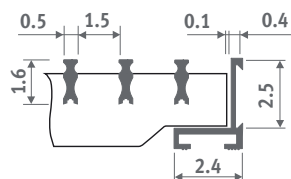

## ALUMINIUM GRILLE

Dimensional tolerance grille width: 0/+0.2 cm

Rigid anodized aluminium grille with matching colour frame.

**Free air flow: 75%**  
**No correction factor to apply on the output.**

**SNA** Natural aluminium