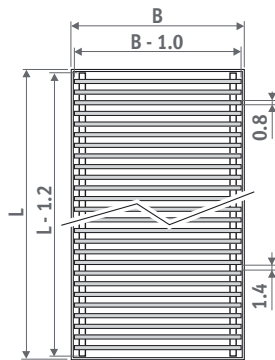

## ALUMINIUM GRILLES

**RNA** Natural aluminium

**RBL** Black

**RDB** Dark brown  
(Only for Mini Canal)

**RBR** Brass coloured  
(Only for Mini Canal)

Dimensional tolerance  
grille width:  $0/+0.2$  cm

Roll-up anodized aluminium grille with frame in matching colour.

**Free air flow: 70%**

**No correction factor to apply on the output.**

**RSS** stainless steel

Dimensional tolerance  
grille width:  $0/+0.2$  cm