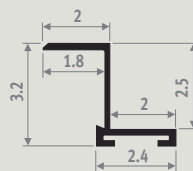

ROLL-UP - OVERVIEW GRILLES

ALUMINIUM GRILLES

Dimensional tolerance
grille width: $0/+0.2$ cm

Roll-up anodized aluminium grille with frame in matching colour.

Free air flow: 70%

No correction factor to apply on the output.

Dimensional tolerance
grille width: $0/+0.2$ cm

STAINLESS STEEL GRILLES

Roll-up grille in high grade stainless steel V2A1.4301. With matching frame in natural anodized aluminium, including mounted black rubber strip to cover the bottom edge of the frame, and to avoid contact noises.

Maximum length: 2 m. Grilles longer than 2 metres will be delivered as 2 grilles of equal lengths.

Free air flow: 60%

Output correction factor: 0.96

Mini Canal and separate frames are available with L-profile or Z-profile frame.

Canal Compact and Canal Plus are only available with L-profile frame.