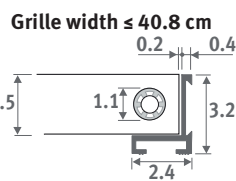

Dimensional tolerance grille width: 0/+0.2 cm

DON Oak natural