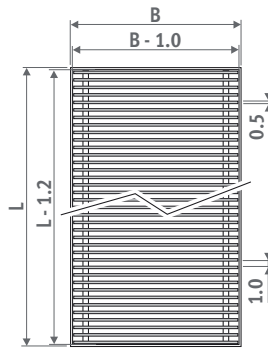

## ALUMINIUM GRILLES

**RNA** Natural aluminium

**RBL** Black

**RDB** Dark brown  
(Only for Mini Canal)

**RBR** Brass coloured  
(Only for Mini Canal)

Dimensional tolerance  
grille width:  $0/+0.2$  cm

Roll-up anodized aluminium grille with frame in matching colour.

**Free air flow: 70%**

**No correction factor to apply on the output.**

**RSS** stainless steel

Dimensional tolerance  
grille width:  $0/+0.2$  cm