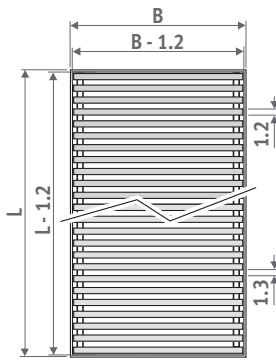

OVERVIEW GRILLES - ROLL-UP

DESIGNO WOODEN GRILLES

Roll-up natural or varnished grille, Designo model with reduced slat spacing and natural colour anodized aluminium spacers. Frame in natural coloured anodized aluminium.

Free air flow: 52%
Output correction factor: 0.93

Dimensional tolerance grille width: 0/+0.2 cm

WOODEN GRILLES

Roll-up natural or varnished grille, with dark brown coloured synthetic spacers. Frame in brown anodized aluminium. Free air flow 63%.

Free air flow: 63%
Output correction factor: 0.97

Dimensional tolerance grille width: 0/+0.2 cm