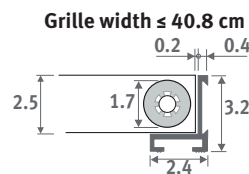

Dimensional tolerance grille width: 0/+0.2 cm

RON Oak natural